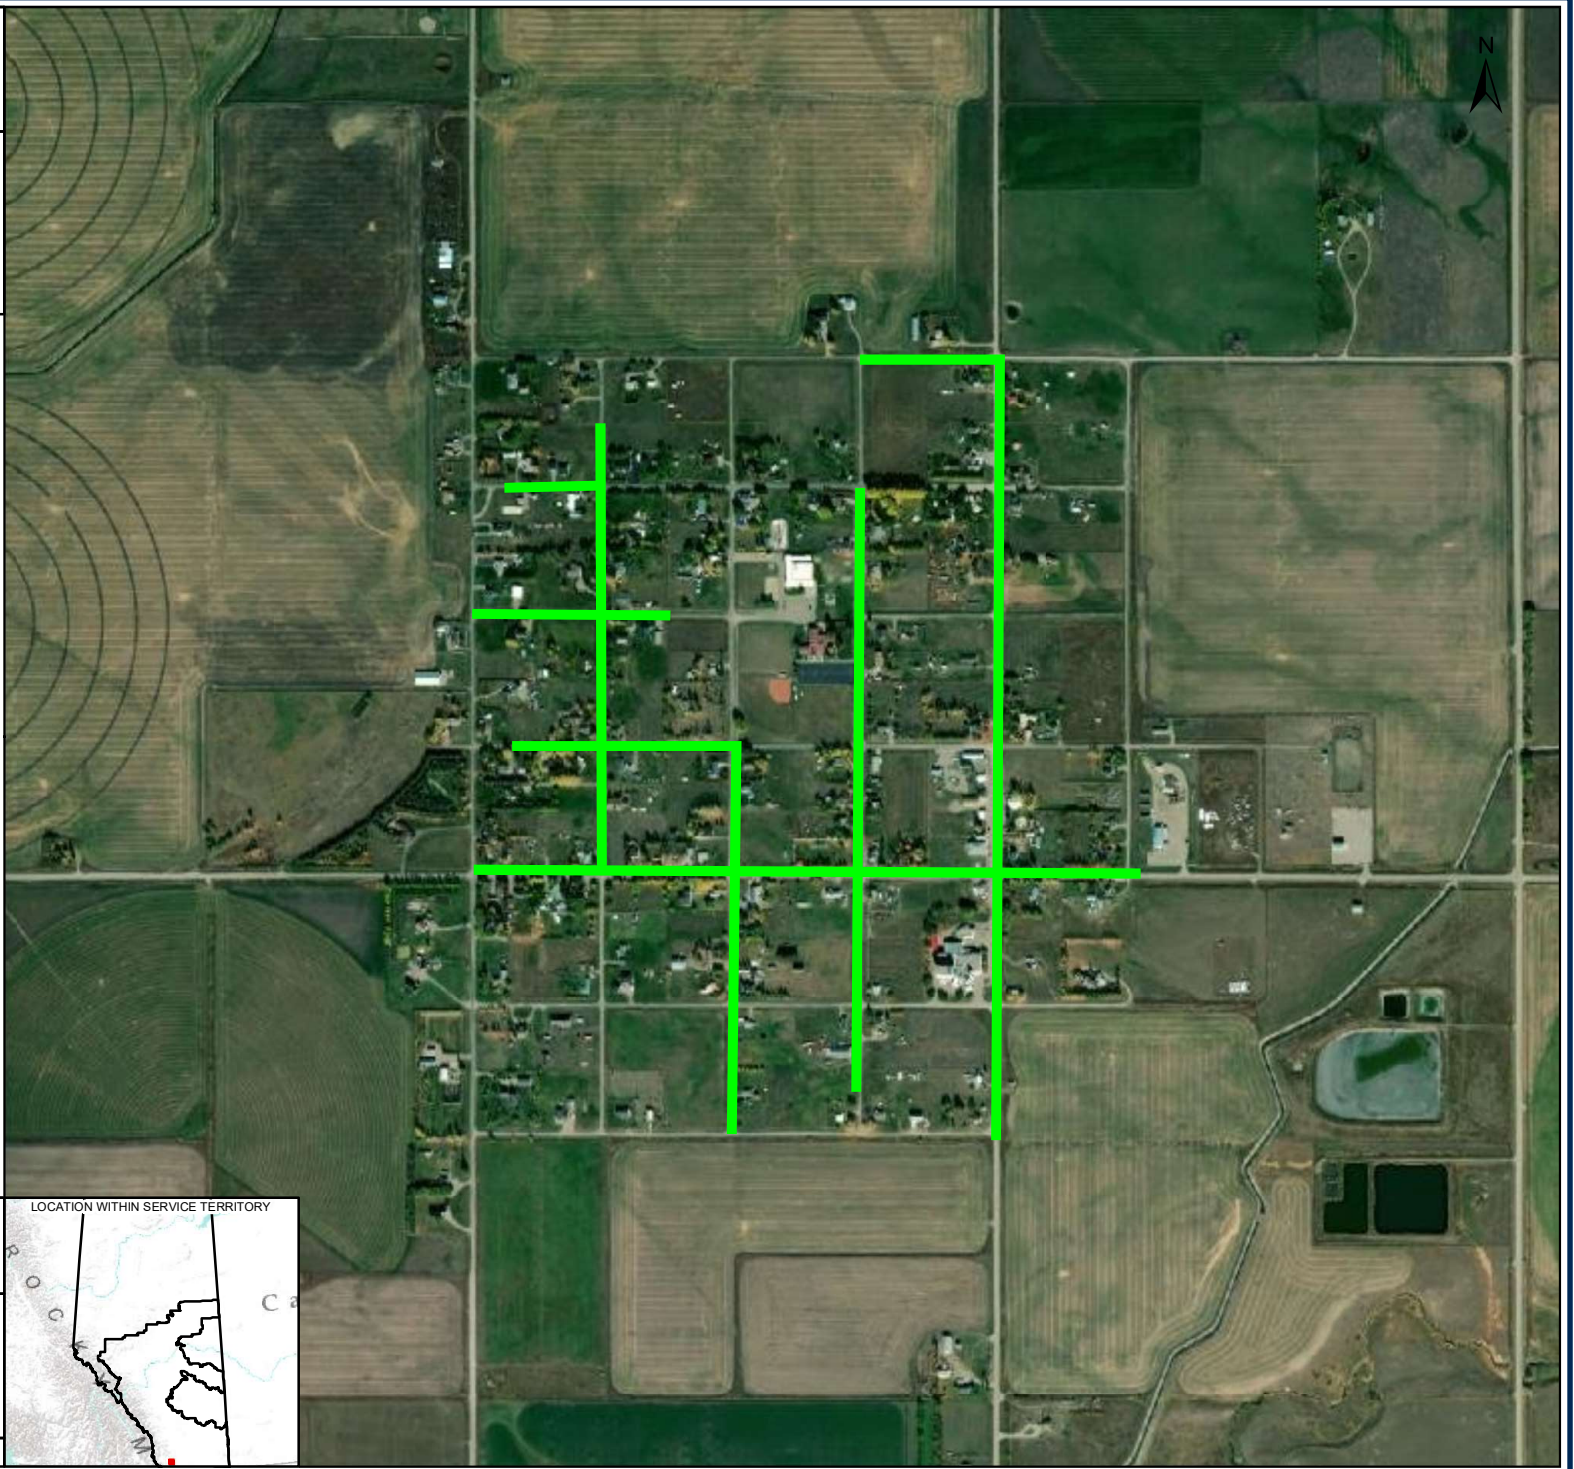

610015605 - System Neutral

Legend

Rebuild Affected Areas

Map Date: 4/3/2023 Printed from the FortisAlberta eMaps application